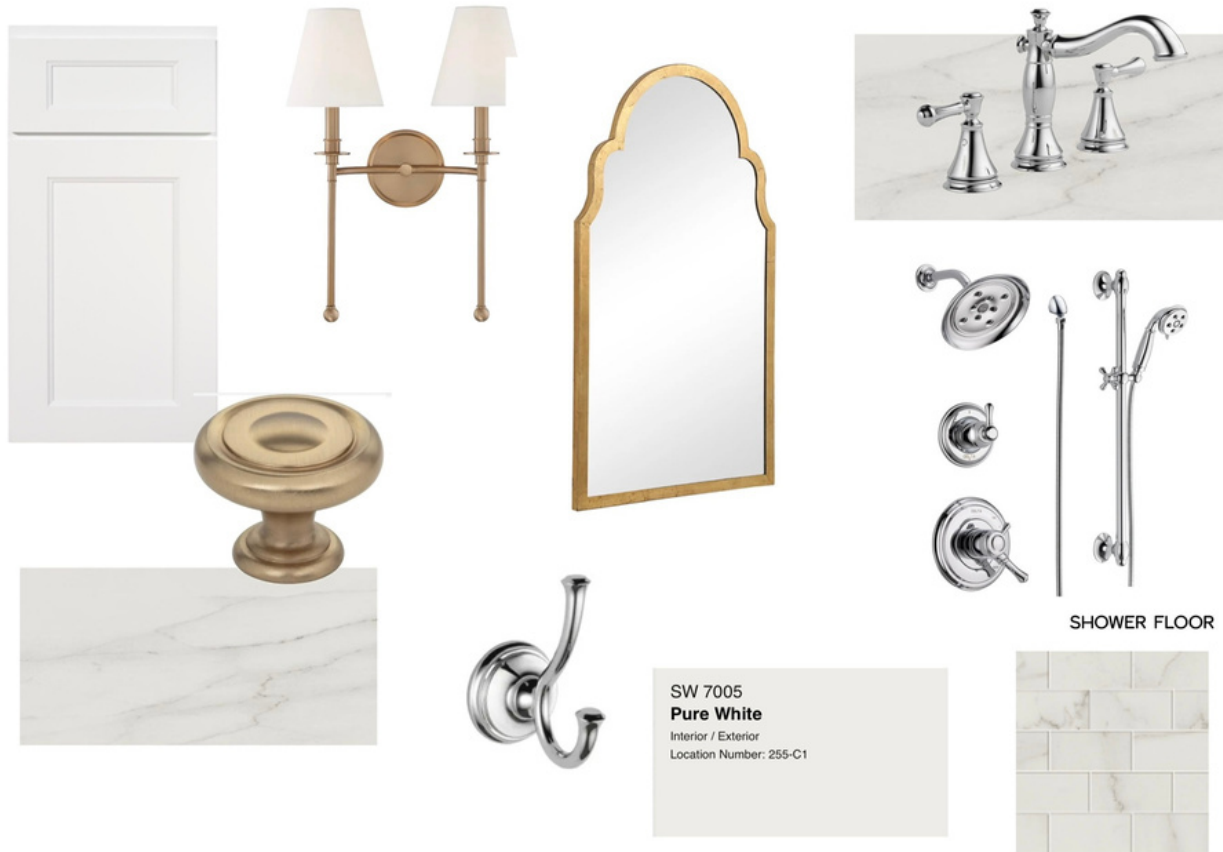

Selections subject to change based on availability and builder's discretion

7825 EUCLID AVE.

OWNER'S SUITE

*Build Legendary*

7825 EUCLID AVE.

OWNER'S BATH

SHOWER FLOOR

*Build Legendary*

7825 EUCLID AVE.

BEDROOMS 2 & 3

*Build Legendary*

7825 EUCLID AVE.

HALL BATH

*Build Legendary*

7825 EUCLID AVE.

LL BATH