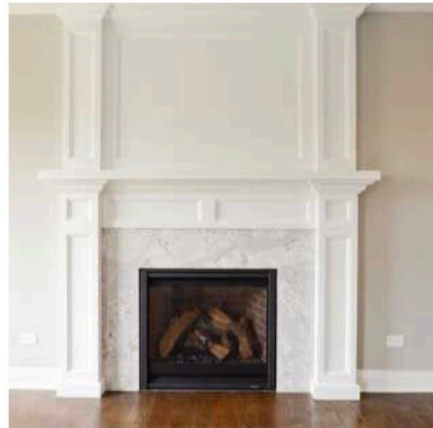

10171 CROSIER

INTERIOR TRIM & FIREPLACE