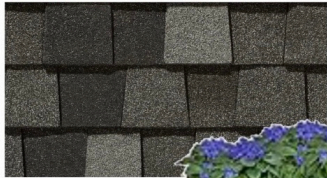

Curated Selection Boards

10171 CROSIER

BLUE ASH

Build Legendary

SELECTIONS SUBJECT TO CHANGE DUE TO AVAILABILITY AND BUILDER'S DISCRETION

10171 CROSIER

EXTERIOR

SIDING - SW 6236 GRAYS HARBOR

GEORGETOWN GRAY

Selections subject to change due to availability and builders discretion.

Build Legendary

SW 7008
Alabaster
Interior / Exterior
Location Number: 255-C2

STAINED WOOD HANDRAIL
WHITE BALUSTERS
WHITE NEWELL POST