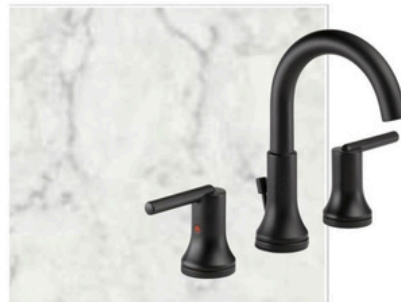

CUBBY TO BE PAINTED

*Build Legendary*

1225 CORBETT ST.

LOWER LEVEL BEDROOM

SW 7008  
**Alabaster**  
Interior / Exterior  
Location Number: 255-C2

*Build Legendary*

1225 CORBETT ST.

LOWER LEVEL BATH