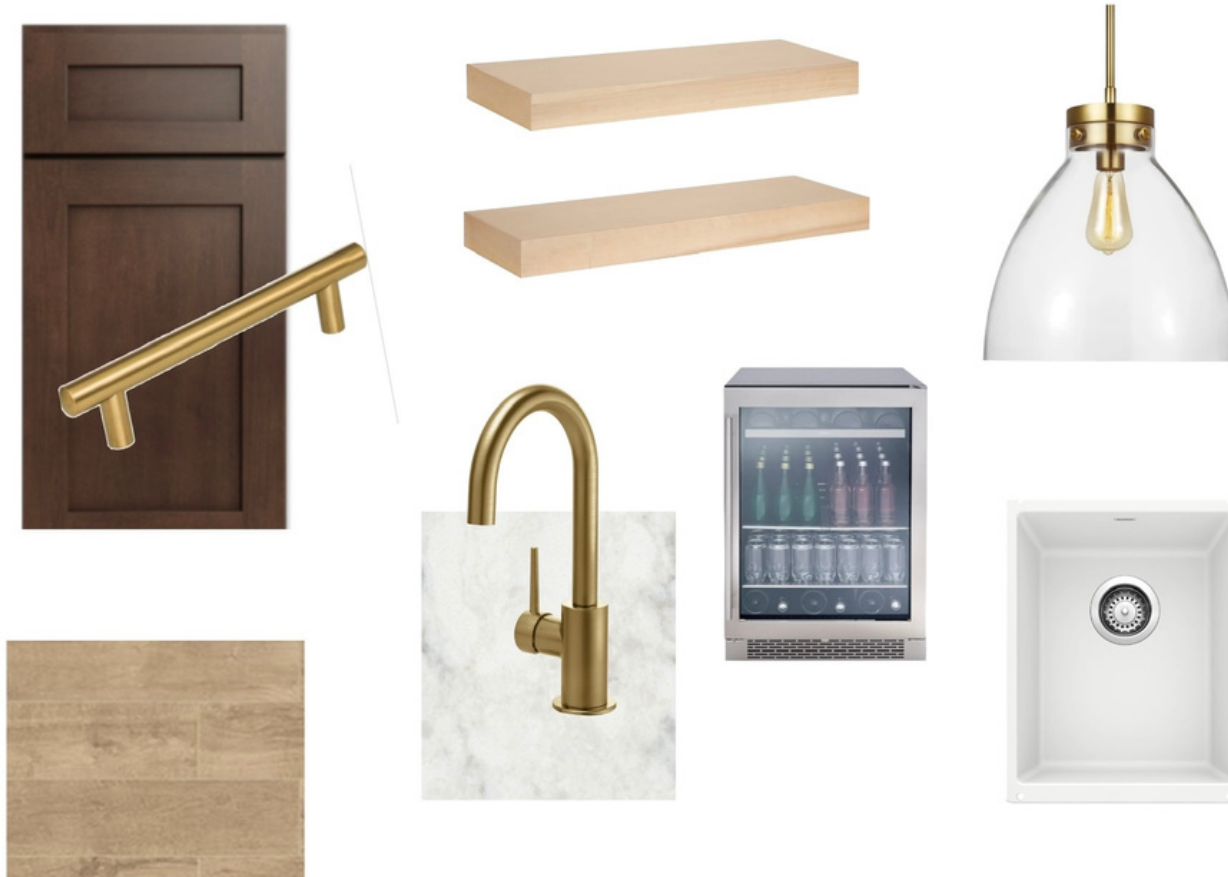

SHOWER FLOOR TILE

Build Legendary

VANITY

TILE FLOOR -
HEX

LG MINUET

Build Legendary

9184 GEROMES WAY

OPTIONAL LOWER LEVEL BAR

Build Legendary

9184 GEROMES WAY

LOWER LEVEL BATH

Build Legendary