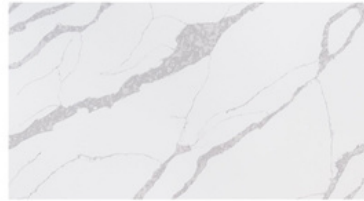

INTERIOR TRIM & FIREPLACE

Build Legendary

LAUREL TRANSITIONAL BLACK

KITCHEN/DINING

MSI NERO MIST HONED GRANITE PERIMETER ONLY

ISLAND COUNTERTOP

Selections subject to change due to availability and builders discretion.

Build Legendary

LAUREL TRANSITIONAL BLACK

POWDER ROOM

Build Legendary

LAUREL TRANSITIONAL BLACK

FIRST FLOOR BAR

Build Legendary

LAUREL TRANSITIONAL BLACK