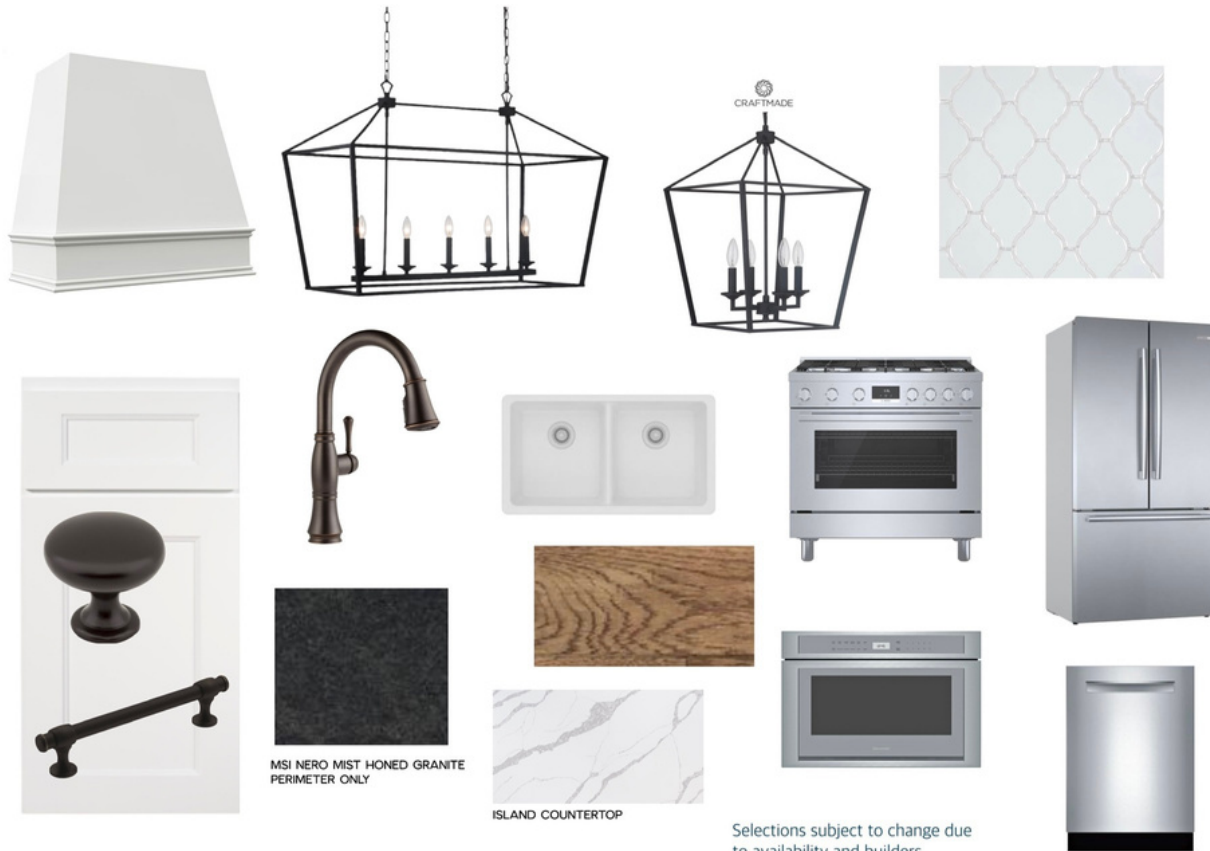

INTERIOR TRIM & FIREPLACE

Build Legendary

LAUREL TRANSITIONAL BLACK

KITCHEN/DINING

MSI NERO MIST HONED GRANITE PERIMETER ONLY

ISLAND COUNTERTOP

Selections subject to change due to availability and builders discretion.

Build Legendary

LAUREL TRANSITIONAL BLACK

POWDER ROOM

Build Legendary

LAUREL TRANSITIONAL BLACK

FIRST FLOOR BAR

Build Legendary

LAUREL TRANSITIONAL BLACK