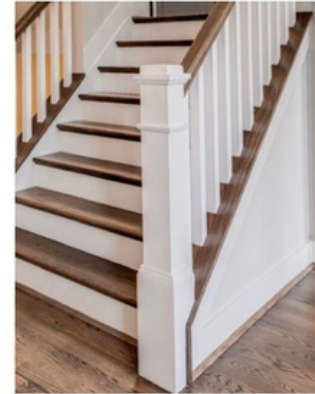

INTERIOR TRIM & FIREPLACE

Build Legendary

LAUREL TRANSITIONAL BLACK

KITCHEN/DINING

MSI NERO MIST HONED GRANITE PERIMETER ONLY

ISLAND COUNTERTOP

Selections subject to change due to availability and builders discretion.