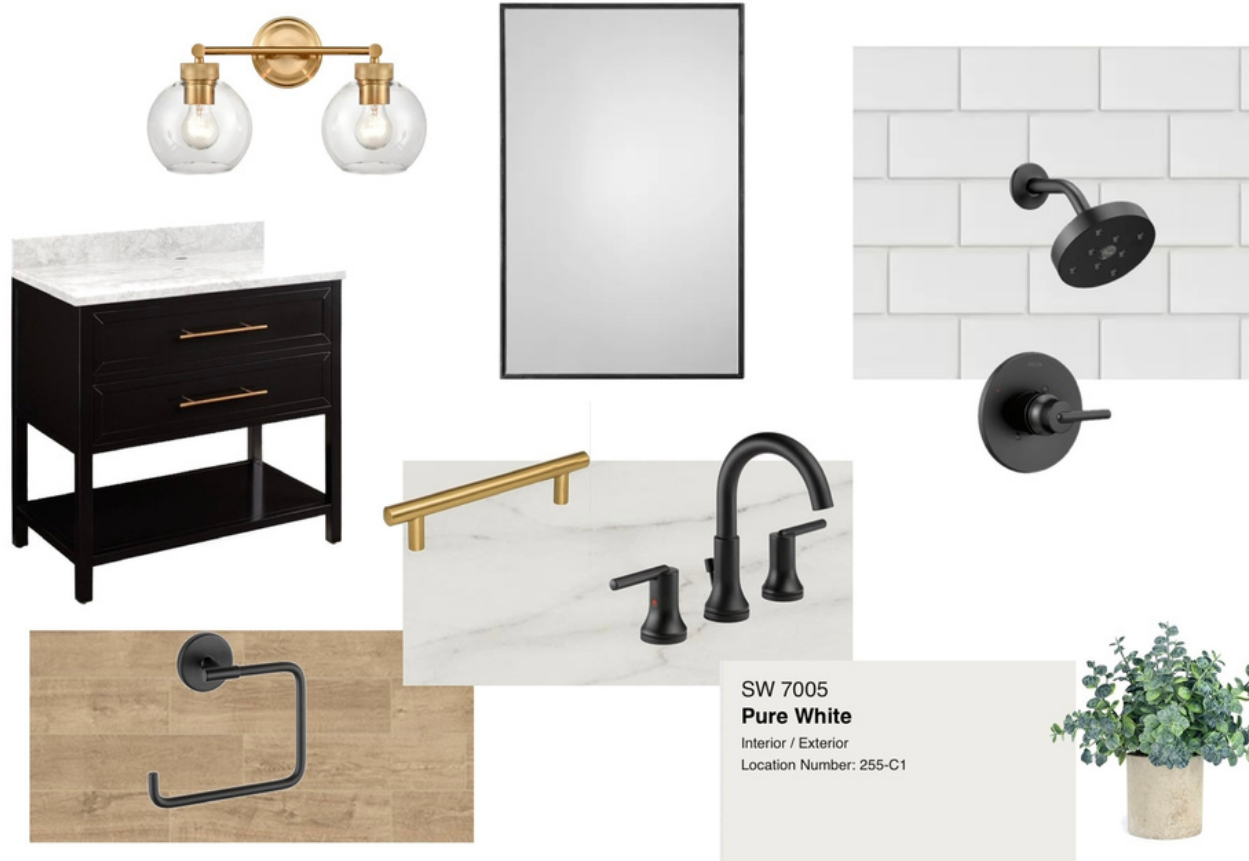

Selections subject to change due to availability and builders discretion.

Build Legendary

LAUREL MODERN BLACK

FIRST FLOOR BAR

Build Legendary

LAUREL MODERN BLACK

MASTER BATH

LARGE FORMAT HERRINGBONE

Build Legendary

LAUREL MODERN BLACK

BEDROOMS

SW 7008
Alabaster
Interior / Exterior
Location Number: 255-C2

Build Legendary

LAUREL MODERN BLACK

HALL BATH

Build Legendary

LAUREL MODERN BLACK

LOWER LEVEL BATH

Build Legendary

LAUREL MODERN BLACK

OPTIONAL LOWER LEVEL BAR

INSPIRATION ONLY

Build Legendary

LAUREL MODERN BLACK