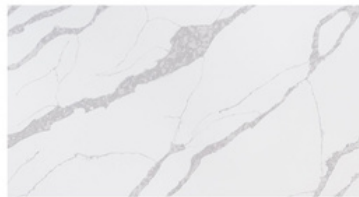

EUCLID TRADITIONAL WARM

BEDROOMS

Build Legendary

EUCLID TRADITIONAL WARM

LOWER LEVEL BATH

SW 7005
Pure White
Interior / Exterior
Location Number: 255-C1

Build Legendary

EUCLID TRADITIONAL WARM

OPTIONAL LOWER LEVEL BAR

CHARCOAL GRAY CUSTOM COLOR

Build Legendary

EUCLID TRADITIONAL WARM

REAR DECK

Build Legendary