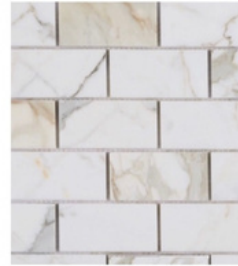

BACKSPLASH

DELTA "CASSIDY" FAUCET

Microwave Drawer

QUARTZ COUNTERTOP

SELECTIONS ARE SUBJECT TO CHANGE DUE TO AVAILABILITY AND BUILDERS DISCRETION

Build Legendary

EUCLID TRADITIONAL WARM

MASTER BATH