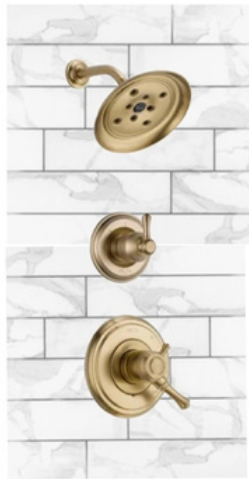

EUCLID TRADITIONAL WARM

HALL BATH

Build Legendary