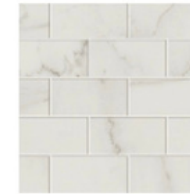

SHOWER FLOOR