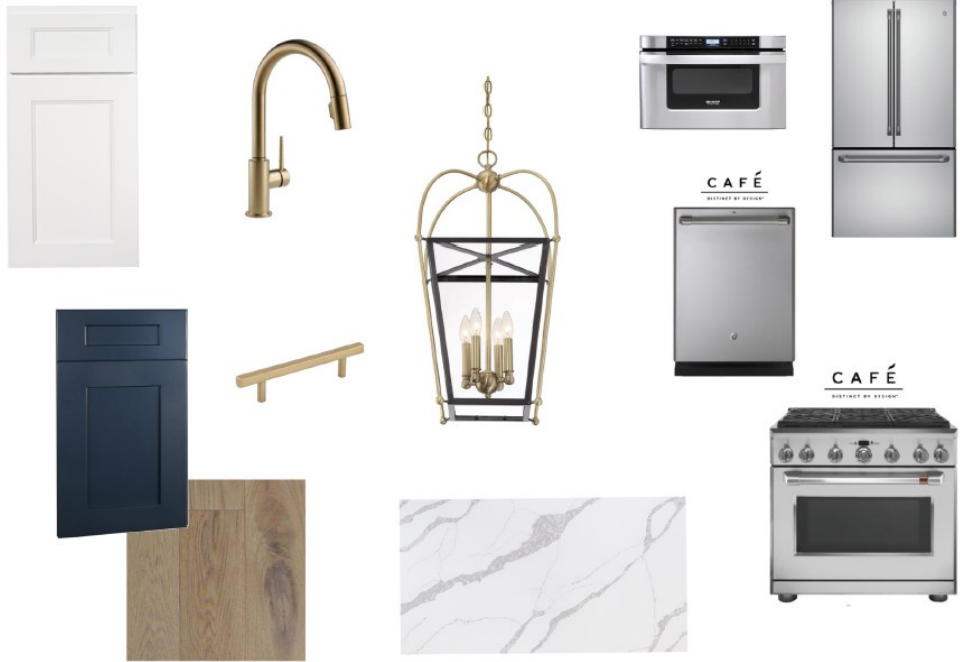

SW 7008
Alabaster
Interior / Exterior
Location Number: 255-C2

MORTEN CUSTOM HOME INTERIOR TRIM

Build Legendary

SELECTIONS SUBJECT TO CHANGE DUE TO AVAILABILITY AND BUILDER'S DISCRETION

MORTEN CUSTOM HOME
JACK AND JILL BATH

Build Legendary

SELECTIONS SUBJECT TO CHANGE DUE TO AVAILABILITY AND BUILDER'S DISCRETION

MORTEN CUSTOM HOME KITCHEN

Build Legendary

SELECTIONS SUBJECT TO CHANGE DUE TO AVAILABILITY AND BUILDER'S DISCRETION