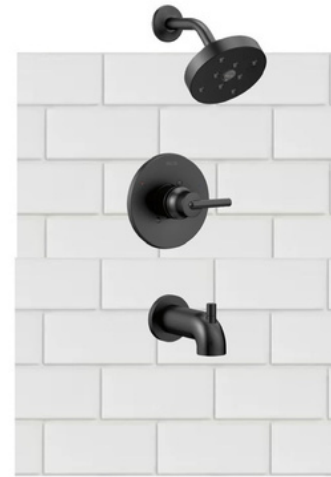

SW 7005
Pure White
Interior / Exterior
Location Number: 255-C1

Shower walls

Build Legendary

7832 LAUREL AVE.

LOWER LEVEL BATH

LVT

SW 7005
Pure White
Interior / Exterior
Location Number: 255-C1

SHOWER FLOOR