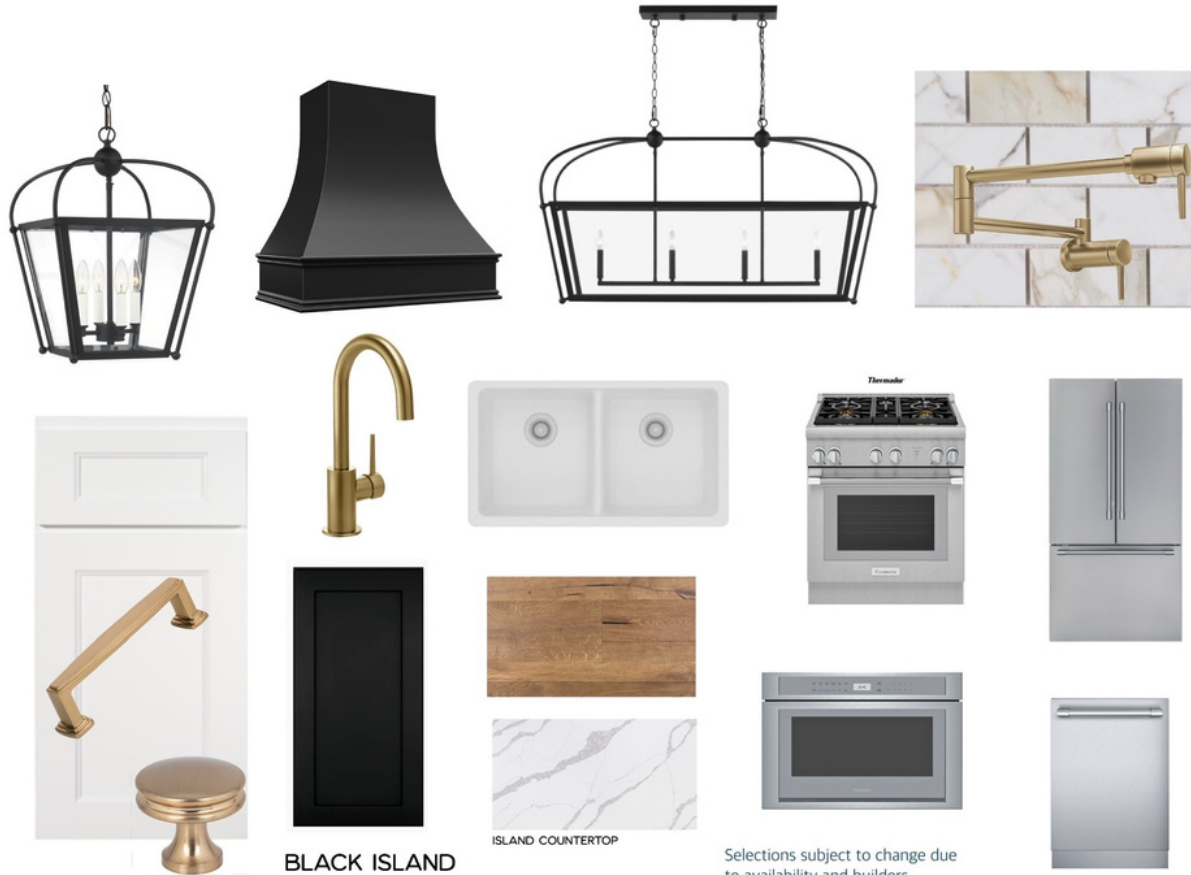

Selections subject to change due to availability and builders discretion.

Build Legendary

7832 LAUREL AVE.

ENTRY

Build Legendary

7832 LAUREL AVE.

INTERIOR TRIM & FIREPLACE

Build Legendary

7832 LAUREL AVE.

KITCHEN / DINING

BLACK ISLAND

ISLAND COUNTERTOP

Selections subject to change due to availability and builders discretion.

Build Legendary

7832 LAUREL AVE.

POWDER ROOM